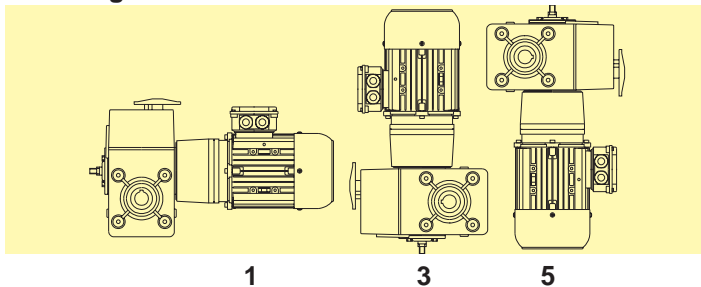

## 8DVZ/7076

| Gear TV |                      |                   | 3~400/230V 50Hz Motor M7076 |      |           |      |                         |
|---------|----------------------|-------------------|-----------------------------|------|-----------|------|-------------------------|
| RPM     | Transmission ratio i | Nominal torque Nm | Effect kW                   | RPM  | Current A | S3 % | Thermal relay setting A |
| 22      | 62:1                 | 90                | 0,55                        | 1340 | 1,9/3,3   | 15   | ≤1,9/3,3                |
| 31      | 45:1                 | 75                |                             |      |           |      |                         |
| 48      | 29:1                 | 62                |                             |      |           |      |                         |
| 77      | 36:2                 | 45                |                             |      |           |      |                         |
| 95      | 29:2                 | 40                |                             |      |           |      |                         |
| 156     | 36:4                 | 27                |                             |      |           |      |                         |

\* ) Starting torque = 1,75x Nominal torque

**Mounting:**

| Transmission ratios of limit switches |  |
|---------------------------------------|--|
| Transmission ratio                    | Max. number of revolutions of the output shaft |
| 14:1                                  | 12,5   |
| 25:1                                  | 22,5   |
| 38:1                                  | 33,5   |