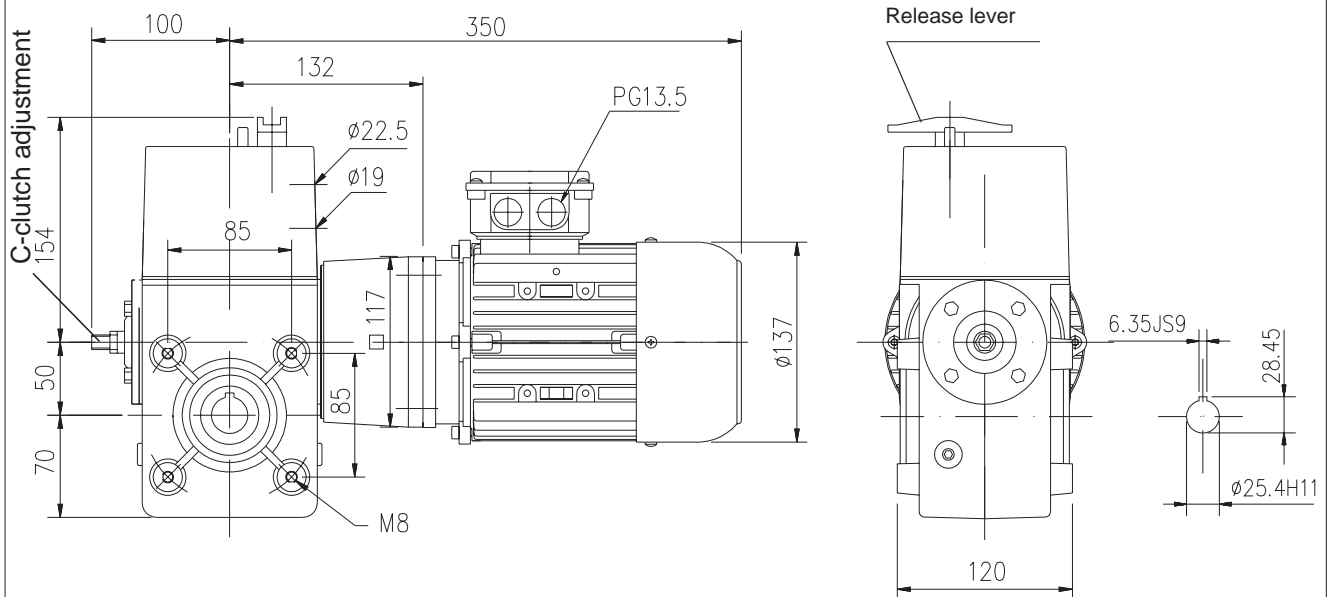

DOOR OPERATOR

# TEMEC TVRFC 5 Z7M

## 8DVZ/7076

| Gear TV |                      |                   | 3~400/230V 50Hz Motor M7076 |      |           |      |                         |
|---------|----------------------|-------------------|-----------------------------|------|-----------|------|-------------------------|
| RPM     | Transmission ratio i | Nominal torque Nm | Effect kW                   | RPM  | Current A | S3 % | Thermal relay setting A |
| 22      | 62:1                 | 90                | 0,55                        | 1340 | 1,9/3,3   | 15   | ≤1,9/3,3                |
| 31      | 45:1                 | 75                |                             |      |           |      |                         |
| 48      | 29:1                 | 62                |                             |      |           |      |                         |
| 77      | 36:2                 | 45                |                             |      |           |      |                         |
| 95      | 29:2                 | 40                |                             |      |           |      |                         |
| 156     | 36:4                 | 27                |                             |      |           |      |                         |

\* ) Starting torque = 1,75x Nominal torque

**Mounting:**

| Transmission ratios of limit switches |  |
|---------------------------------------|--|
| Transmission ratio                    | Max. number of revolutions of the output shaft |
| 14:1                                  | 12,5   |
| 25:1                                  | 22,5   |
| 38:1                                  | 33,5   |